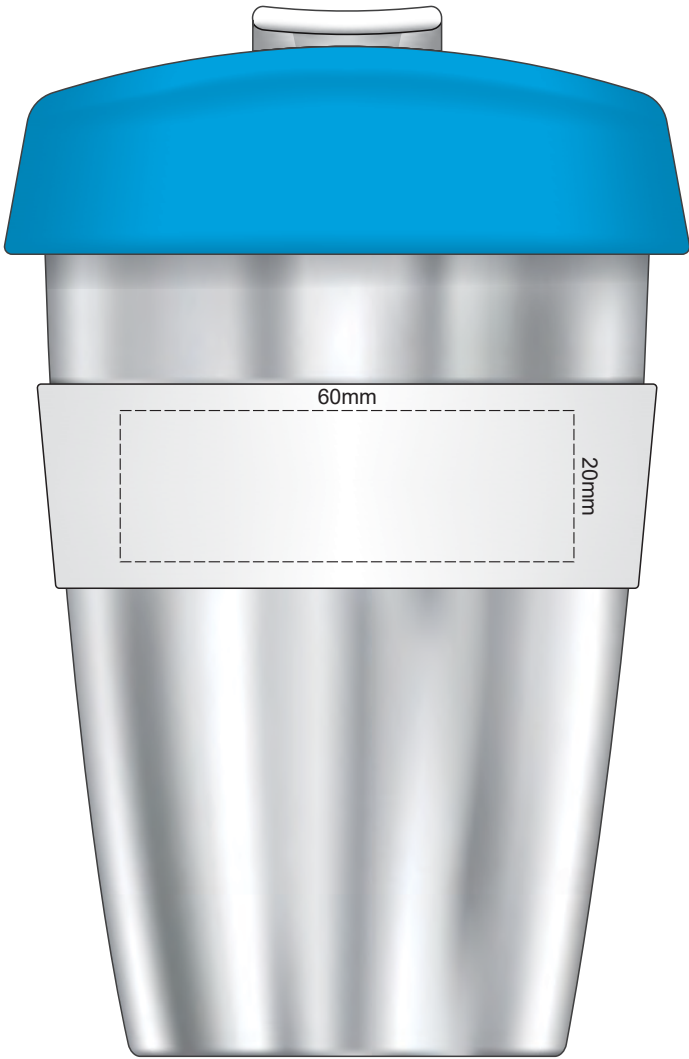

100% of Actual Size
Pad Print

100% of Actual Size
Pad Print

SIDE 1

SIDE 2

Flip & Lid Colour	Band Colour
White	White
Yellow	Yellow
Orange	Orange
Pink	Pink
Red	Red
Light Green	Light Green
Dark Green	Dark Green
Cyan	Cyan
Blue	Blue
Dark Blue	Dark Blue
Purple	Purple
Grey	Grey

100% of Actual Size
Screen Print (one colour)

100% of Actual Size
Screen Print (one colour)
Double Sided Template Front & Back

Red Line = Exact opposites of the product
(centre artwork to the red line)

Flip & Lid Colour	Band Colour
Grey	Grey
White	White
Yellow	Yellow
Orange	Orange
Pink	Pink
Red	Red
Light Green	Light Green
Green	Green
Cyan	Cyan
Blue	Blue
Dark Blue	Dark Blue
Dark Purple	Dark Purple
Black	Black

100% of Actual Size
Silicone Digital Print
Debossed

SIDE 1

SIDE 2