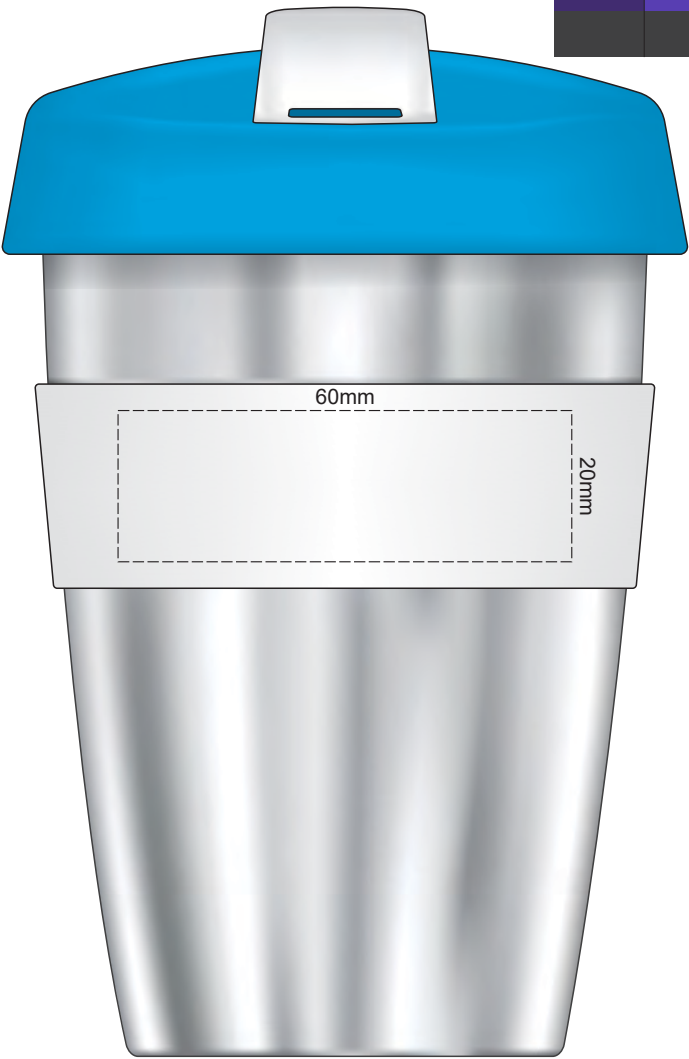

Flip & Lid Colour	Band Colour
White	White
Yellow	Yellow
Orange	Orange
Pink	Pink
Red	Red
Light Green	Light Green
Green	Green
Cyan	Cyan
Blue	Blue
Dark Blue	Dark Blue
Dark Grey	Dark Grey
Purple	Purple
Black	Black

100% of Actual Size
Pad Print

100% of Actual Size
Pad Print

SIDE 1

SIDE 2

Flip & Lid Colour	Band Colour
White	White
Yellow	Yellow
Orange	Orange
Pink	Pink
Red	Red
Light Green	Light Green
Dark Green	Dark Green
Cyan	Cyan
Blue	Blue
Dark Blue	Dark Blue
Purple	Purple
Grey	Grey

100% of Actual Size
Screen Print (one colour)

100% of Actual Size
Screen Print (one colour)
Double Sided Template Front & Back

Red Line = Exact opposites of the product
(centre artwork to the red line)

Flip & Lid Colour	Band Colour
Grey	Grey
White	White
Yellow	Yellow
Orange	Orange
Pink	Pink
Red	Red
Light Green	Light Green
Green	Green
Cyan	Cyan
Blue	Blue
Dark Blue	Dark Blue
Dark Purple	Dark Purple
Black	Black

100% of Actual Size
Silicone Digital Print
Debossed

SIDE 1

SIDE 2