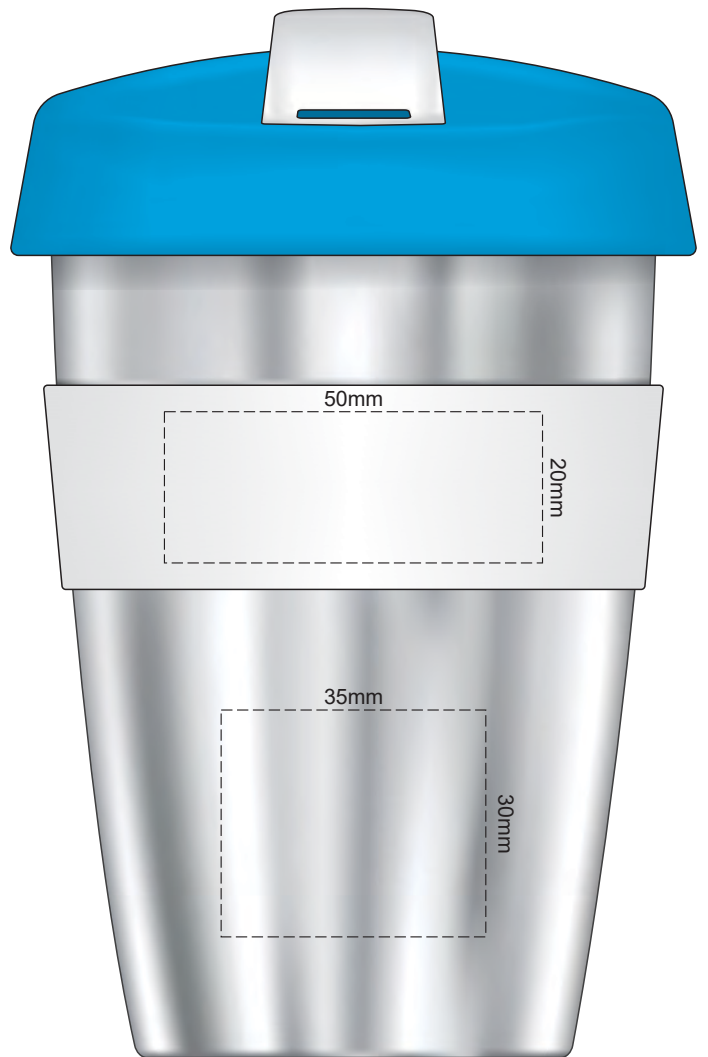

Flip & Lid Colour	Band Colour
White	White
Yellow	Yellow
Orange	Orange
Pink	Pink
Red	Red
Light Green	Light Green
Green	Green
Cyan	Cyan
Blue	Blue
Dark Blue	Dark Blue
Dark Grey	Dark Grey
Purple	Purple
Black	Black

100% of Actual Size
Pad Print

100% of Actual Size
Pad Print

SIDE 1

SIDE 2

Flip & Lid Colour	Band Colour
White	White
Yellow	Yellow
Orange	Orange
Pink	Pink
Red	Red
Light Green	Light Green
Dark Green	Dark Green
Cyan	Cyan
Blue	Blue
Dark Blue	Dark Blue
Purple	Purple
Grey	Grey

100% of Actual Size
Screen Print (one colour)

100% of Actual Size
Screen Print (one colour)
Double Sided Template Front & Back

Red Line = Exact opposites of the product
(centre artwork to the red line)

Flip & Lid Colour	Band Colour
Grey	Grey
White	White
Yellow	Yellow
Orange	Orange
Pink	Pink
Red	Red
Light Green	Light Green
Green	Green
Cyan	Cyan
Blue	Blue
Dark Blue	Dark Blue
Dark Purple	Dark Purple
Black	Black

100% of Actual Size
Silicone Digital Print
Debossed

SIDE 1

SIDE 2