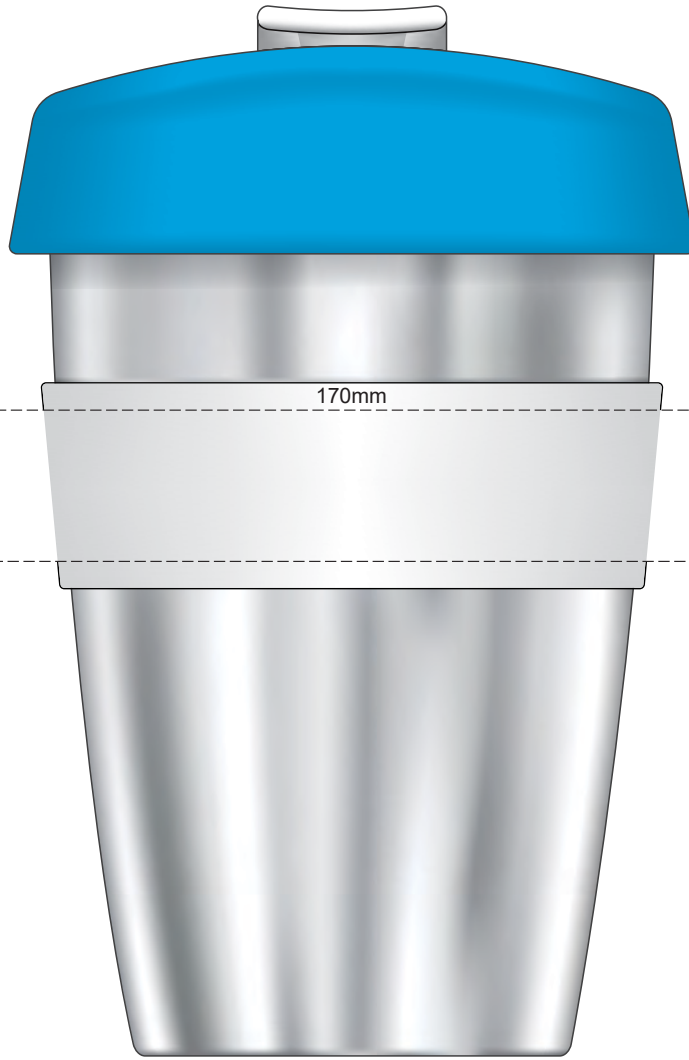

Flip & Lid Colour	Band Colour
White	White
Yellow	Yellow
Orange	Orange
Pink	Pink
Red	Red
Light Green	Light Green
Green	Green
Cyan	Cyan
Blue	Blue
Dark Blue	Dark Blue
Dark Grey	Dark Grey
Purple	Purple
Black	Black

100% of Actual Size
Pad Print

100% of Actual Size
Pad Print

SIDE 1

SIDE 2

Flip & Lid Colour	Band Colour
White	White
Yellow	Yellow
Orange	Orange
Pink	Pink
Red	Red
Light Green	Light Green
Dark Green	Dark Green
Cyan	Cyan
Blue	Blue
Dark Blue	Dark Blue
Purple	Purple
Grey	Grey

100% of Actual Size
Screen Print (one colour)

100% of Actual Size
Screen Print (one colour)
Double Sided Template Front & Back

Red Line = Exact opposites of the product
(centre artwork to the red line)

Flip & Lid Colour	Band Colour
Grey	Grey
White	White
Yellow	Yellow
Orange	Orange
Pink	Pink
Red	Red
Light Green	Light Green
Green	Green
Cyan	Cyan
Blue	Blue
Dark Blue	Dark Blue
Dark Purple	Dark Purple
Black	Black

100% of Actual Size
Silicone Digital Print
Debossed

SIDE 1

SIDE 2