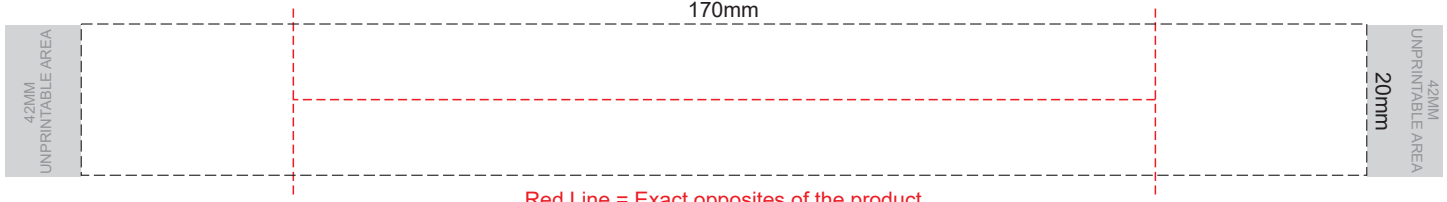

100% of Actual Size
Pad Print

100% of Actual Size
Pad Print

SIDE 1

SIDE 2

Flip & Lid Colour	Band Colour
White	White
Yellow	Yellow
Orange	Orange
Pink	Pink
Red	Red
Light Green	Light Green
Dark Green	Dark Green
Cyan	Cyan
Blue	Blue
Dark Blue	Dark Blue
Purple	Purple
Grey	Grey

100% of Actual Size
Screen Print (one colour)

100% of Actual Size
Screen Print (one colour)
Double Sided Template Front & Back

Red Line = Exact opposites of the product
(centre artwork to the red line)

Flip & Lid Colour	Band Colour
Grey	Grey
White	White
Yellow	Yellow
Orange	Orange
Pink	Pink
Red	Red
Light Green	Light Green
Green	Green
Cyan	Cyan
Blue	Blue
Dark Blue	Dark Blue
Dark Purple	Dark Purple
Black	Black

100% of Actual Size
Silicone Digital Print
Debossed

SIDE 1

SIDE 2