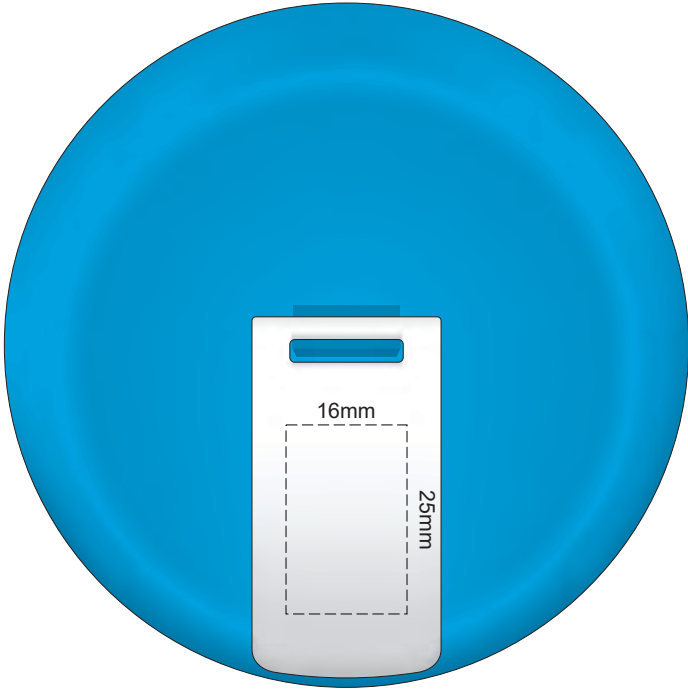

Flip & Lid Colour	Band Colour
White	White
Yellow	Yellow
Orange	Orange
Pink	Pink
Red	Red
Light Green	Light Green
Green	Green
Cyan	Cyan
Blue	Blue
Dark Blue	Dark Blue
Dark Grey	Dark Grey
Purple	Purple
Black	Black

100% of Actual Size
Pad Print

100% of Actual Size
Pad Print

SIDE 1

SIDE 2

Flip & Lid Colour	Band Colour
White	White
Yellow	Yellow
Orange	Orange
Pink	Pink
Red	Red
Light Green	Light Green
Dark Green	Dark Green
Cyan	Cyan
Blue	Blue
Dark Blue	Dark Blue
Purple	Purple
Grey	Grey

100% of Actual Size
Screen Print (one colour)

100% of Actual Size
Screen Print (one colour)
Double Sided Template Front & Back

Red Line = Exact opposites of the product
(centre artwork to the red line)

Flip & Lid Colour	Band Colour
Grey	Grey
White	White
Yellow	Yellow
Orange	Orange
Pink	Pink
Red	Red
Light Green	Light Green
Green	Green
Cyan	Cyan
Blue	Blue
Dark Blue	Dark Blue
Dark Purple	Dark Purple
Black	Black

100% of Actual Size
Silicone Digital Print
Debossed

SIDE 1

SIDE 2