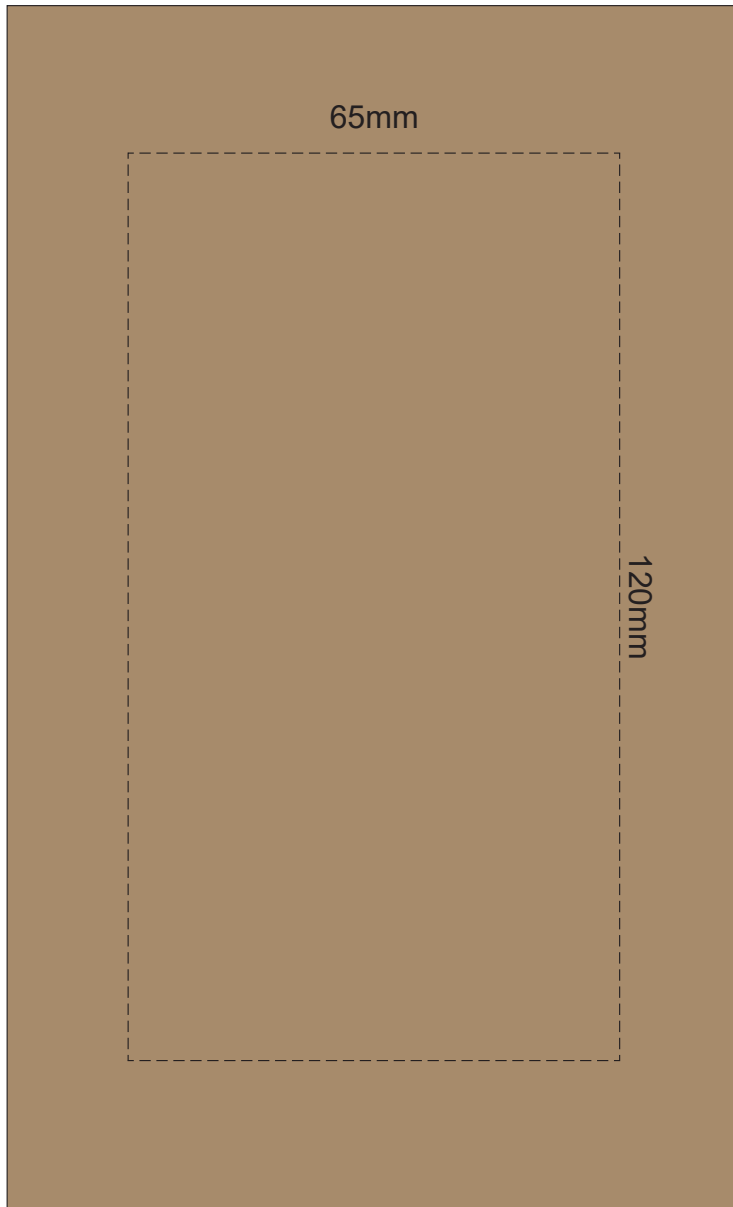

100% of Actual Size  
Pad Print

100% of Actual Size  
Digital Packaging Print  
FRONT

Artwork will be printed directly onto the product via CMYK printing (no white), colours will not be vibrant due to white ink not being available for this process.